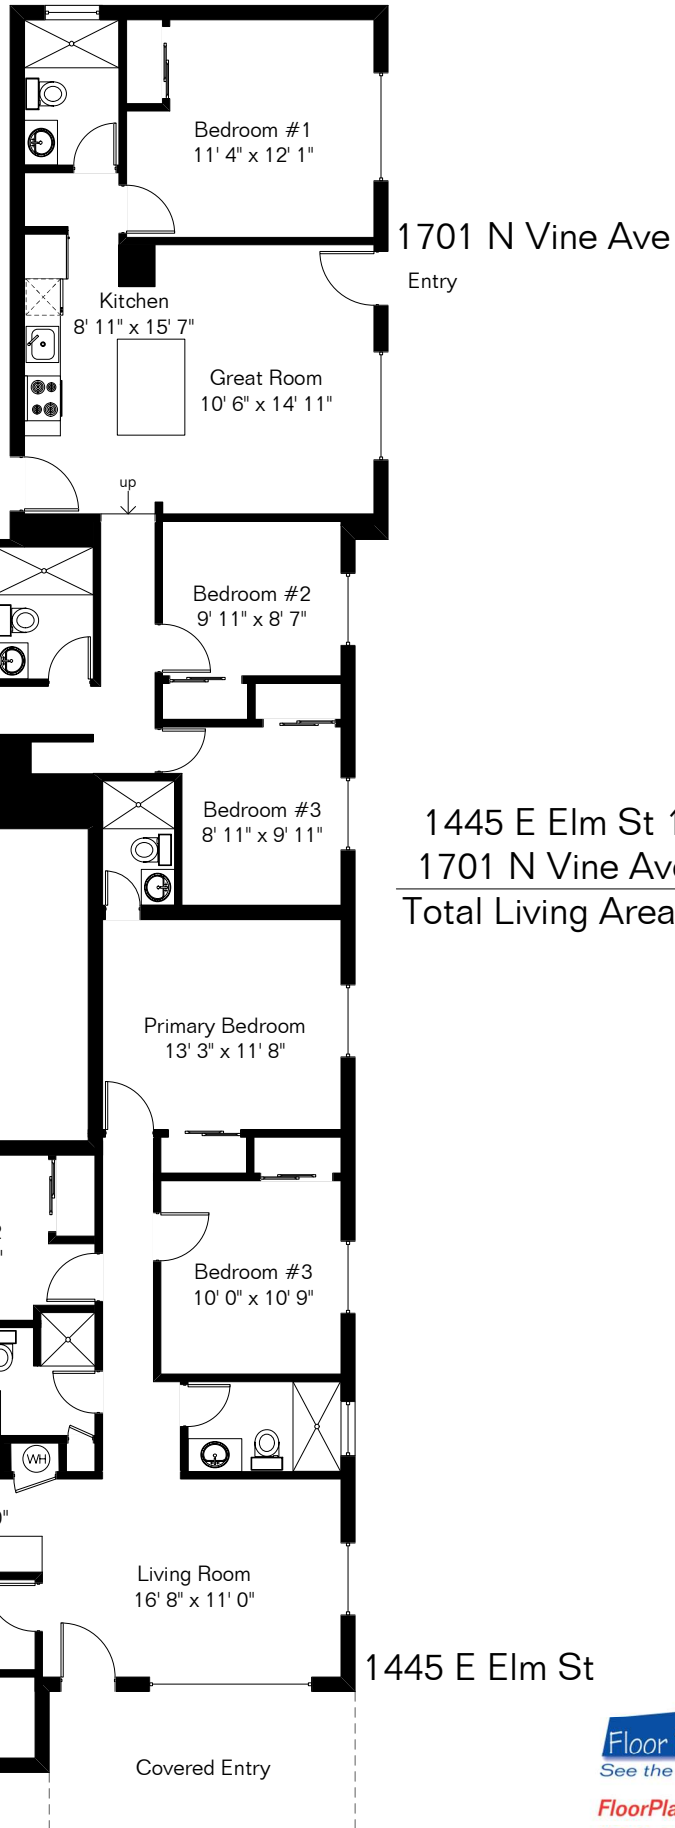

The square footages and room size information are deemed to be reliable but are not guaranteed and should be independently verified. This drawing is for marketing purposes only.

1445 E Elm St & 1701 N Vine Ave

1445 E Elm St 1,209 Sq Ft
1701 N Vine Ave 966 Sq Ft

Total Living Area 2,175 Sq Ft

Site Visit March 2023
0 ft. 6 ft. 10 ft. 20 ft.
Copyright 2023 Floor Plans First! LLC
All Rights Reserved.